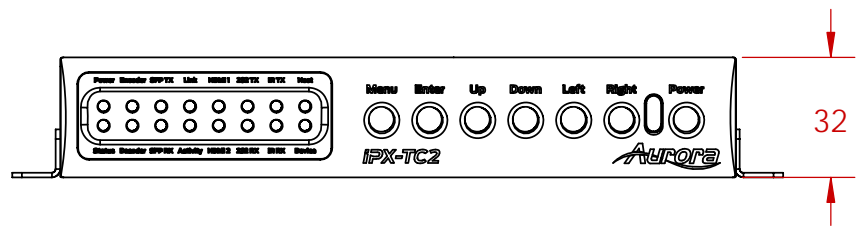

2

1

B

B

A

A

PROPRIETARY AND CONFIDENTIAL
THE INFORMATION CONTAINED IN THIS DRAWING IS THE SOLE PROPERTY OF AURORA MULTIMEDIA. ANY REPRODUCTION IN PART OR AS A WHOLE WITHOUT THE WRITTEN PERMISSION OF AURORA MULTIMEDIA IS PROHIBITED.

		UNLESS OTHERWISE SPECIFIED:		NAME	DATE
		DIMENSIONS ARE IN INCHES			
		TOLERANCES:			
		FRACTIONAL ±			
		ANGULAR: MACH ± BEND ±			
		TWO PLACE DECIMAL ±			
		THREE PLACE DECIMAL ±			
		INTERPRET GEOMETRIC TOLERANCING PER:			
		MATERIAL			
		FINISH			
	NEXT ASSY	USED ON			
	APPLICATION				
		DO NOT SCALE DRAWING			

AURORA MULTIMEDIA

TITLE:
IPX-TC2-F ASSY

SIZE	DWG. NO.	REV
A	IPX-TC2-F	
SCALE: 1:4	WEIGHT:	SHEET 1 OF 1

2

1