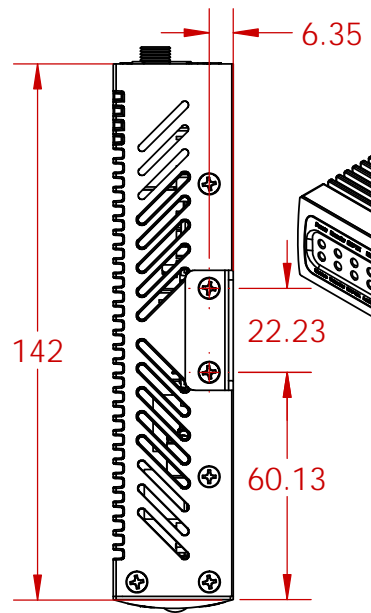

2

1

B

B

A

A

PROPRIETARY AND CONFIDENTIAL
THE INFORMATION CONTAINED IN THIS DRAWING IS THE SOLE PROPERTY OF AURORA MULTIMEDIA. ANY REPRODUCTION IN PART OR AS A WHOLE WITHOUT THE WRITTEN PERMISSION OF AURORA MULTIMEDIA IS PROHIBITED.

		UNLESS OTHERWISE SPECIFIED:		NAME	DATE
		DIMENSIONS ARE IN INCHES			
		TOLERANCES:			
		FRACTIONAL ±			
		ANGULAR: MACH ± BEND ±			
		TWO PLACE DECIMAL ±			
		THREE PLACE DECIMAL ±			
		INTERPRET GEOMETRIC TOLERANCING PER:			
		MATERIAL			
		FINISH			
	NEXT ASSY	USED ON			
	APPLICATION				
		DO NOT SCALE DRAWING			

AURORA MULTIMEDIA

TITLE:
IPX-TC2-F ASSY

SIZE	DWG. NO.	REV
A	IPX-TC2-F	
SCALE: 1:4	WEIGHT:	SHEET 1 OF 1

2

1