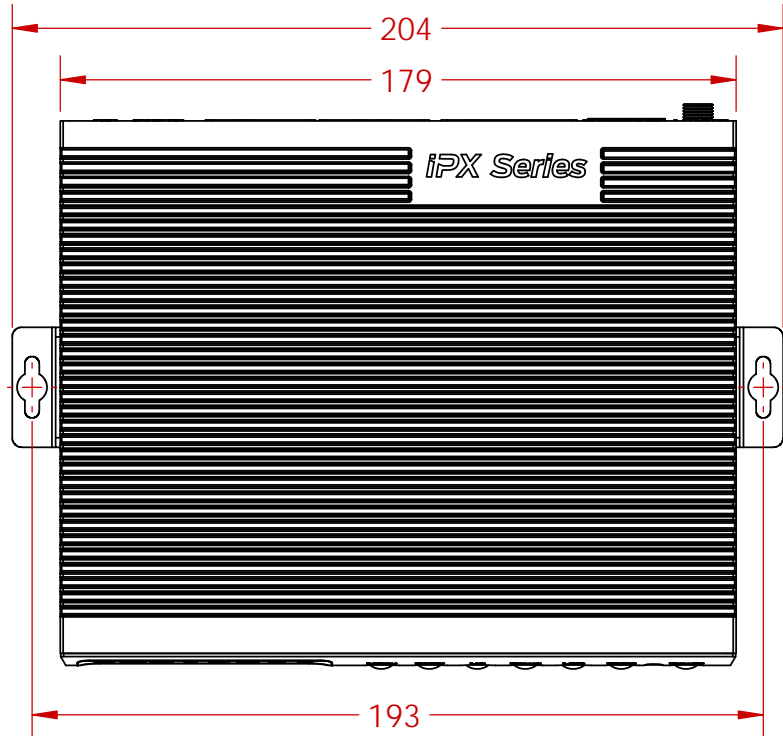

2

1

B

B

A

A

PROPRIETARY AND CONFIDENTIAL
THE INFORMATION CONTAINED IN THIS DRAWING IS THE SOLE PROPERTY OF AURORA MULTIMEDIA. ANY REPRODUCTION IN PART OR AS A WHOLE WITHOUT THE WRITTEN PERMISSION OF AURORA MULTIMEDIA IS PROHIBITED.

		UNLESS OTHERWISE SPECIFIED:		NAME	DATE
		DIMENSIONS ARE IN INCHES			
		TOLERANCES:			
		FRACTIONAL ±			
		ANGULAR: MACH ± BEND ±			
		TWO PLACE DECIMAL ±			
		THREE PLACE DECIMAL ±			
		INTERPRET GEOMETRIC TOLERANCING PER:			
		MATERIAL			
		FINISH			
	NEXT ASSY	USED ON			
	APPLICATION				
		DO NOT SCALE DRAWING			

AURORA MULTIMEDIA

TITLE:
IPX-TC2-F ASSY

SIZE	DWG. NO.	REV
A	IPX-TC2-F	
SCALE: 1:4	WEIGHT:	SHEET 1 OF 1

2

1