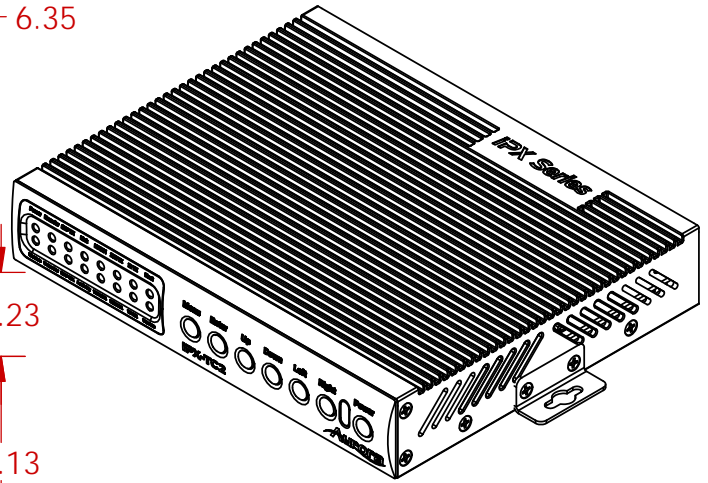

2

1

B

B

A

A

PROPRIETARY AND CONFIDENTIAL
THE INFORMATION CONTAINED IN THIS DRAWING IS THE SOLE PROPERTY OF AURORA MULTIMEDIA. ANY REPRODUCTION IN PART OR AS A WHOLE WITHOUT THE WRITTEN PERMISSION OF AURORA MULTIMEDIA IS PROHIBITED.

		UNLESS OTHERWISE SPECIFIED:		NAME	DATE
		DIMENSIONS ARE IN INCHES			
		TOLERANCES:			
		FRACTIONAL ±			
		ANGULAR: MACH ± BEND ±			
		TWO PLACE DECIMAL ±			
		THREE PLACE DECIMAL ±			
		INTERPRET GEOMETRIC TOLERANCING PER:			
		MATERIAL			
		FINISH			
	NEXT ASSY	USED ON			
	APPLICATION				
		DO NOT SCALE DRAWING			

AURORA MULTIMEDIA

TITLE:
IPX-TC2-F ASSY

SIZE	DWG. NO.	REV
A	IPX-TC2-F	
SCALE: 1:4	WEIGHT:	SHEET 1 OF 1

2

1